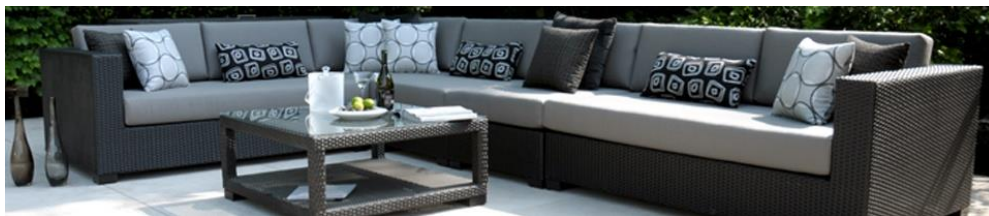

Resin wicker collection featuring Sunbrella® Spectrum Dove cushions, durable resin wicker in a fishbone weave, and powder coated aluminum frames.

Skyline Collection, with its crisp, clean design, captures this sense of style and translates it into a true contemporary classic. At home, indoors or out, Skyline turns any space into a private, personal oasis.

The Skyline furniture is expertly hand – woven in a unique cross weave, Fishbone pattern. This tightly woven, double weave, costs more to make but provides a level of quality unmatched in the industry.

The Deep Seating features a modular Sectional Sofa with Single and Double Ottoman. Also available are Lounge Chairs and Sofa along with Chat, Coffee and End Tables.

Cushions made from genuine Sunbrella acrylic fabric will provide many years of outstanding service.

SKY-00C

WOVEN SECTIONAL CORNER UNIT
 34"W x 34"D x 34"H

\$945

SKY-00A

WOVEN SECTIONAL ARMLESS UNIT
 24"W x 34"D x 34"H

\$756

SKY-588

WOVEN SINGLE SECTIONAL OTTOMAN
 24"W x 24"D x 17"H